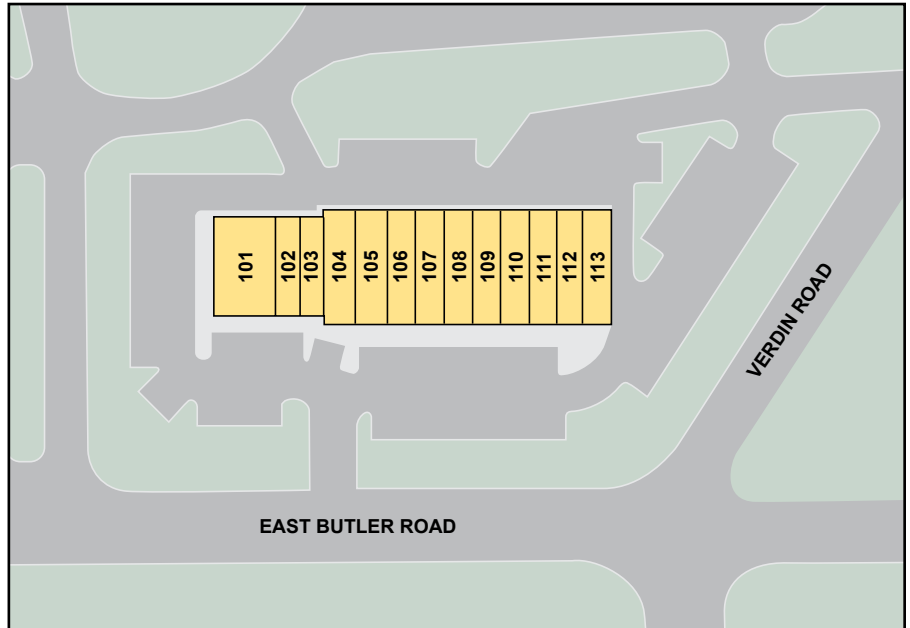

Daily Traffic Counts:

32,200 cars per day SC 146 from I-85 to SC 14 (2010)

Description

Brookfield Promenade is located in rapidly growing Mauldin, a suburb south of Greenville, South Carolina at the gateway to the 270 acre Brookfield Office Park, within close proximity of I-385 and Woodruff Road. The site is located on the only retail zoned tract within the complex, at a signalized intersection on the corner of East Butler Road and the new five lane Verdin Road. Brookfield Promenade, consisting of approximately 18,000 square feet of retail, will offer excellent visibility and access to both East Butler and Verdin Roads. This is an upscale trade area with high incomes, good population density and quality office demographics.

RETAIL SPACE FOR LEASE

Availability Information

101	Chin Chin	2,600
102	Hurricane Martial Arts	2,080
104	J's Pizza	1,490
105	Buttercream Bakeshop	1,565
106	Rest./Retail/Office	1,341
107	Retail/Office Space Avail.	1,416
108	9 Rounds	2,757
110	The Lazy Chicken	1,193
111	The Lazy Chicken	1,564
112	Poinsett Cleaners	1,118
113	Java Jolt	1,490