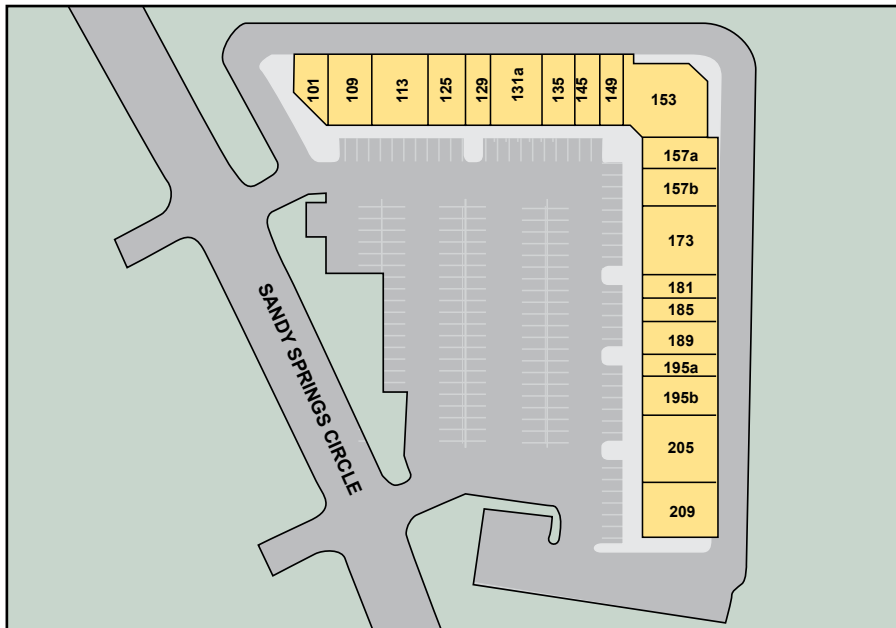

SPRINGS LANDING

Sandy Springs Circle @ Johnson Ferry Rd
Atlanta Georgia

RETAIL SPACE FOR LEASE

Site Access:

Property is accessible via two curb cuts on Sandy Springs Circle.

Other Uses In the Area:

Home Depot, Kmart, Publix, Lowe's, Kroger, Starbucks, Whole Foods, and many other quality national and local restaurants and retailers.

RETAIL SPACE FOR LEASE

Availability Information

101	Brooklyn Cafe	2,111
109	Presstine Cleaners	1,240
113	Belles Choses	2,790
125	Phidippides	2,170
129	Georgia Blinds & Interiors	1,141
135	Fitzsimons Fitness	3,923
145	New Nail Care	1,240
149	May's Alterations	1,560
153	The Sewing Center	4,000
157A	Chiropractor	1,599
157B	Travel Agency	1,202
173	Van Michael Salon	4,850
181	Veronica's Attic	1,860
185	Kai Med Spa	1,550
189	Fantastic Finds	2,170
195	Breadwinner	2,480
205	Blue Grotto	2,180
209	Little Thai	2,480