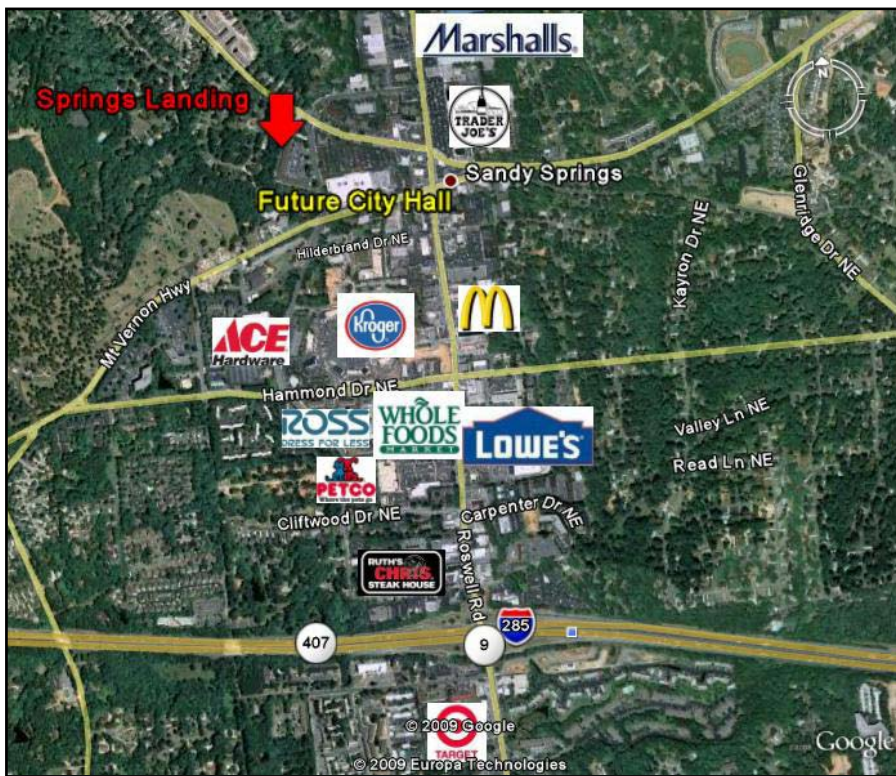

For Leasing Information:

Whitney Gardner Spangler or Ron Chanin

Phone (770) 955-7676 / Fax (770) 955-7606

Email: info@riverwoodproperties.com

Web: www.riverwoodproperties.com